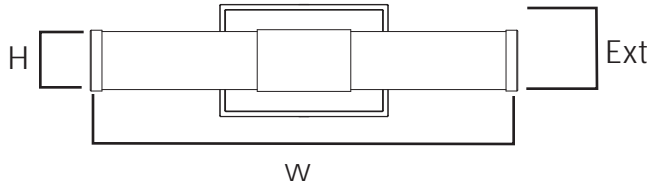

## PRODUCT DESCRIPTION

Cylinders of White cased glass are mounted onto a cast aluminum frame of Satin Nickel or Polished Chrome. LED modules evenly illuminate and provide soft yet ample illumination. Multi volt input is standard which allows for installation into commercial applications.