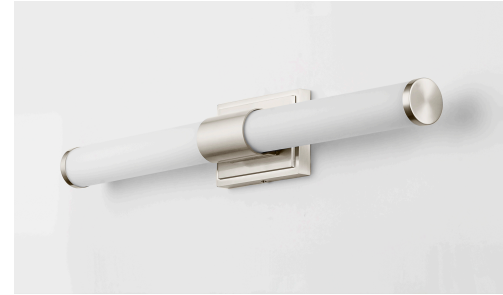

# OPTIC I Bath Vanity

52111 / 52112 / 52114 / 52115 / 52116 / 52117

- Available in Polished Chrome or Satin Nickel
- Opal white glass
- 3000K Color Temperature
- CRI 90+
- 120-277V Input Driver
- Dimmable at 120V with ELV dimmer

Job Name : \_\_\_\_\_  
 Job Type : \_\_\_\_\_  
 Quantity : \_\_\_\_\_  
 Comments : \_\_\_\_\_

Polish Chrome

Polish Chrome

Satin Nickel

## PRODUCT DESCRIPTION

Cylinders of White cased glass are mounted onto a cast aluminum frame of Satin Nickel or Polished Chrome. LED modules evenly illuminate and provide soft yet ample illumination. Multi volt input is standard which allows for installation into commercial applications.

## FINISHES OPTIONS:

-  Polished Chrome (PC)
-  Satin Nickel (SN)