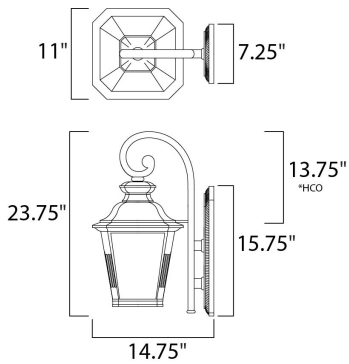

PRODUCT DESCRIPTION

MEASUREMENTS

DIMENSION : 11" W x 23.75" H x 14.75" Ext
BACK PLATE : 7.25" W x 15.75" H x 13.75" HCO
HANGING WEIGHT : 9.6 lb

LAMPING

INPUT VOLTAGE : 120V
LUMENS : 1,050 Rated
BULB : 1 x 12W LED AC Integrated , 12W Total
BULB INCLUDED : (Integrated)
DIMMABLE : Triac CL
CRI : 80+ CRI
COLOR_TEMP : 3000K

FINISHES OPTION

Bronze (BZ)

GLASS

Frosted Seedy FS

MATERIAL

Aluminum, Glass

RATINGS

cETLus
Wet Location

ADDITIONAL

OPERATING TEMPERATURE:
-20°C (-4°F), 40°C (104°F)

PHOTOMETRIC: Report Found Online

Always consult a qualified electrician before installing any lighting product.