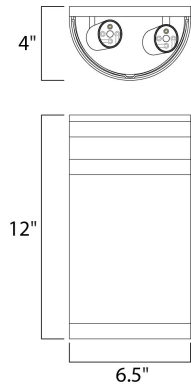

MEASUREMENTS

DIMENSION : 6.5" W x 12" H x 4" Ext
 BACK PLATE : 6.5" W x 12" H x 6" HCO
 HANGING WEIGHT : 4.63 lb

LAMPING

INPUT VOLTAGE : 120V
 BULB : 2 x 60W Incandescent E26 Medium , 120W Total
 BULB INCLUDED : (Not Included)
 DIMMABLE : Yes