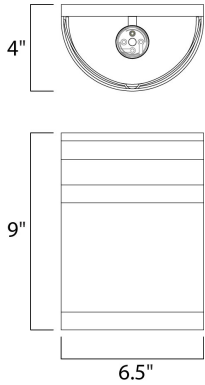

MEASUREMENTS

DIMENSION : 6.5" W x 9" H x 4" Ext
 BACK PLATE : 6.5" W x 9" H x 3.5" HCO
 HANGING WEIGHT : 3 lb

LAMPING

INPUT VOLTAGE : 120V
 BULB : 1 x 60W Incandescent E26 Medium , 60W Total
 BULB INCLUDED : (Not Included)
 DIMMABLE : Yes