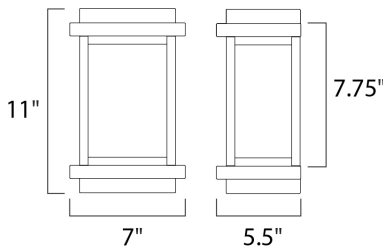

PRODUCT DESCRIPTION

Cubes outdoor collection's selection of transitional and contemporary outdoor lighting focuses on simple design to brighten up any entry.

MEASUREMENTS

DIMENSION : 7" W x 11" H x 5.5" Ext
 BACK PLATE : 5.75" W x 7.75" H x 8.5" HCO
 HANGING WEIGHT : 2.87 lb