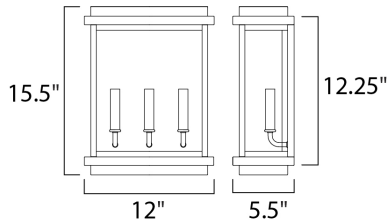

PRODUCT DESCRIPTION

Cubes outdoor collection's selection of transitional and contemporary outdoor lighting focuses on simple design to brighten up any entry.

MEASUREMENTS

DIMENSION : 12" W x 15.5" H x 5.5" Ext
 BACK PLATE : 11" W x 12.25" H x 12.5" HCO
 HANGING WEIGHT : 6.17 lb

LAMPING

INPUT VOLTAGE : 120V
 BULB : 3 x 40W Incandescent E12 Candelabra , 120W Total
 BULB INCLUDED : (Not Included)
 DIMMABLE : Yes

FINISHES OPTION

 Burnished (BU)

GLASS

Seedy CD

MATERIAL

Aluminum