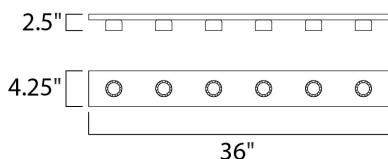

MEASUREMENTS

DIMENSION : 36" W x 4.25" H x 2.5" Ext
 BACK PLATE : 4" W x 35.25" H x 2.14" HCO
 HANGING WEIGHT : 1.27 lb

LAMPING

INPUT VOLTAGE : 120V
 BULB : 6 x 60W Incandescent E26 Medium , 360W Total
 BULB INCLUDED : (Not Included)
 DIMMABLE : Yes
 LIGHTING_DIRECTION : Omni