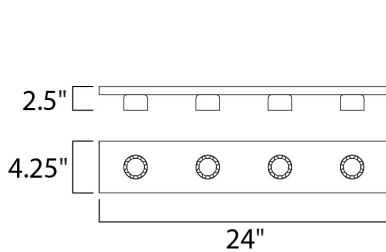

**MEASUREMENTS**

DIMENSION : 24" W x 4.25" H x 2.5" Ext  
 BACK PLATE : 4" W x 23.25" H x 2.14" HCO  
 HANGING WEIGHT : 1.76 lb

**LAMPING**

INPUT VOLTAGE : 120V  
 BULB : 4 x 60W Incandescent E26 Medium , 240W Total  
 BULB INCLUDED : (Not Included)  
 DIMMABLE : Yes  
 LIGHTING\_DIRECTION : Omni