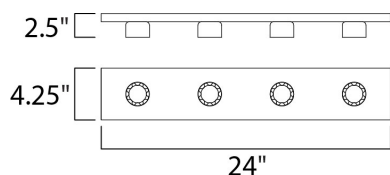

MEASUREMENTS

DIMENSION : 24" W x 4.25" H x 2.5" Ext
 BACK PLATE : 4" W x 23.25" H x 2.14" HCO
 HANGING WEIGHT : 0.8 lb

LAMPING

INPUT VOLTAGE : 120V
 BULB : 4 x 60W Incandescent E26 Medium , 240W Total
 BULB INCLUDED : (Not Included)
 DIMMABLE : Yes
 LIGHTING_DIRECTION : Omni