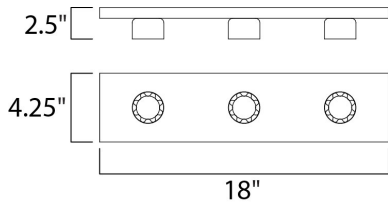

MEASUREMENTS

DIMENSION : 18" W x 4.25" H x 2.5" Ext
 BACK PLATE : 4" W x 15.75" H x 2.14" HCO
 HANGING WEIGHT : 0.65 lb

LAMPING

INPUT VOLTAGE : 120V
 BULB : 3 x 60W Incandescent E26 Medium , 180W Total
 BULB INCLUDED : (Not Included)
 DIMMABLE : Yes
 LIGHTING_DIRECTION : Omni