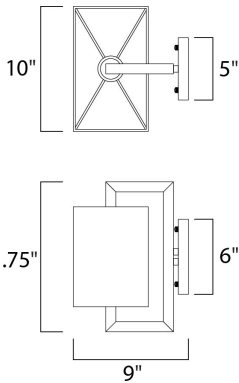

MEASUREMENTS

DIMENSION : 10" W x 11.75" H x 9" Ext
 MAX OAH : 5" W x 6" H
 HANGING WEIGHT : 3.74 lb

LAMPING

INPUT VOLTAGE : 120V
 LUMENS : 630 Rated
 BULB : 1 x 9W LED LED , 9W Total
 BULB INCLUDED : (Included)
 DIMMABLE : Yes
 CRI : 90+ CRI
 COLOR_TEMP : 3000K