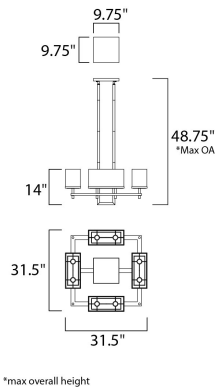

**MEASUREMENTS**

DIMENSION : 31.5" L x 31.5" W x 14" H  
 MAX OAH : 48.75" OAH  
 CANOPY : 9.75" W x 1" H x 9.75" L  
 HANGING WEIGHT : 39.16 lb

**LAMPING**

INPUT VOLTAGE : 120V  
 LUMENS : 5,040 Rated  
 BULB : 8 x 9W LED LED , 72W Total  
 BULB INCLUDED : (Included)  
 DIMMABLE : Triac CL  
 CRI : 90+ CRI  
 COLOR\_TEMP : 3000K