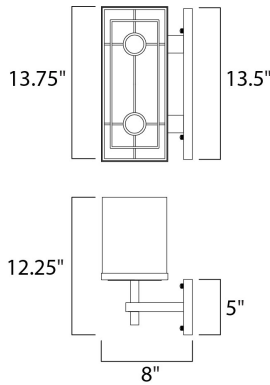

MEASUREMENTS

DIMENSION : 13.75" W x 12.25" H x 8" Ext
 MAX OAH : 13.5" W x 5" H
 HANGING WEIGHT : 9.24 lb

LAMPING

INPUT VOLTAGE : 120V
 LUMENS : 1,260 Rated
 BULB : 2 x 9W LED LED , 18W Total
 BULB INCLUDED : (Included)
 DIMMABLE : Triac CL
 CRI : 90+ CRI
 COLOR_TEMP : 3000K