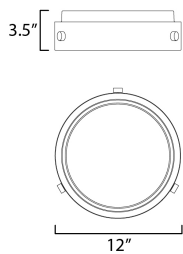

PRODUCT DESCRIPTION

Tasteful details on this series of low-profile Vivex sconces and flush mounts adds a stylish touch to functional spaces. Finished in a two-tone Black and Gold combination, this Vivex series is engineered to withstand harsher climates adding fashionable flare to a necessary lighting element. The Gold rivet details at its corners are not just decorative, but structurally secure an outer shell that seals its internal LED housing from water intrusion. The applications of the flush mount and slim sconces provide dimensional convenience and accessibility for limited spaces or hallways regulated by ADA requirements.

MEASUREMENTS

DIMENSION : 12" W x 3.5" H
 MAX OAH : 11" W x 3.25" H
 HANGING WEIGHT : 3 lb

LAMPING

INPUT VOLTAGE : 120V
 LUMENS : 1,920 Rated (1,200 Del.)
 BULB : 1 x 29W LED AC Integrated , 29W Total
 BULB INCLUDED : (Integrated)
 DIMMABLE : Y
 CRI : 90 CRI
 COLOR_TEMP : 3000K