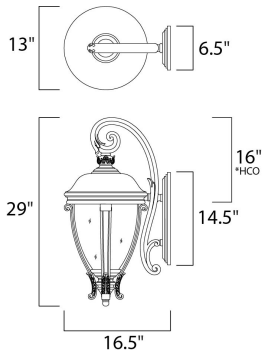

PRODUCT DESCRIPTION

Maxim Lighting's Camden VX Collection is made with Vivex, a material twice the strength of resin, is non-corrosive, UV resistant and backed with a 5-Year Limited Warranty. Camden VX is available in our Black or Golden Bronze finish and our Water Glass.

FINISHES OPTION

- Black (BK)
- Golden Bronze (GO)

GLASS

Water Glass WG

MATERIAL

Vivex Resin Composite, Glass

RATINGS

cETLus
Wet Location

ADDITIONAL

OPERATING TEMPERATURE:
-20°C (-4°F), 40°C (104°F)

MEASUREMENTS

DIMENSION : 13" W x 29" H x 16.5" Ext
BACK PLATE : 6.5" W x 14.5" H x 16" HCO
HANGING WEIGHT : 13.2 lb

LAMPING

INPUT VOLTAGE : 120V
BULB : 3 x 40W Incandescent E12 Candelabra , 120W Total
BULB INCLUDED : (Not Included)
DIMMABLE : Yes

Always consult a qualified electrician before installing any lighting product.

WESTERN DISTRIBUTION CENTER (HEADQUARTER)
253 NORTH VINELAND AVE | CITY OF INDUSTRY, CA 91746

EASTERN DISTRIBUTION CENTER
101 GARDNER PARK | PEACHTREE CITY, GA 30269

P. 626.956.4200 | F. 626.956.4225 | maximlighting.com