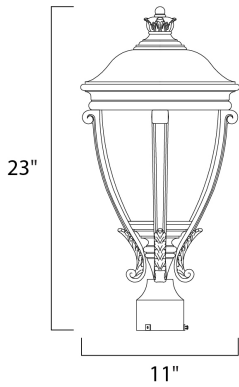

MEASUREMENTS

DIMENSION : 11" L x 11" W x 23" H
 HANGING WEIGHT : 6.82 lb

LAMPING

INPUT VOLTAGE : 120V
 BULB : 3 x 40W Incandescent E12 Candelabra , 120W Total
 BULB INCLUDED : (Not Included)
 DIMMABLE : Yes