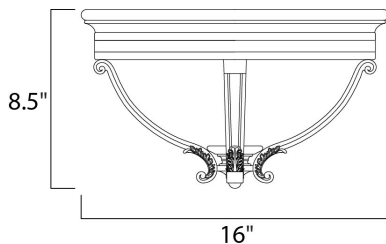

MEASUREMENTS

DIMENSION : 16" L x 16" W x 8.5" H
 HANGING WEIGHT : 9.02 lb

LAMPING

INPUT VOLTAGE : 120V
 BULB : 3 x 60W Incandescent E26 Medium , 180W Total
 BULB INCLUDED : (Not Included)
 DIMMABLE : Yes