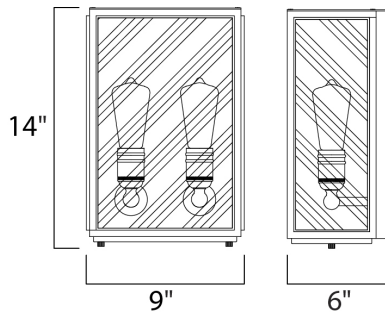

MEASUREMENTS

DIMENSION : 9" W x 14" H x 6" Ext
 BACK PLATE : 8.25" W x 12.75" H x 7" HCO
 HANGING WEIGHT : 7.92 lb

LAMPING

INPUT VOLTAGE : 120V
 BULB : 2 x 60W Incandescent E26 Medium , 120W Total
 BULB INCLUDED : (Not Included)
 DIMMABLE : Yes