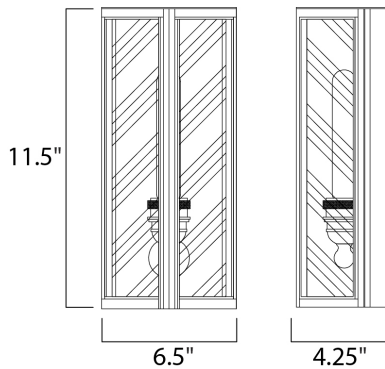

MEASUREMENTS

DIMENSION : 6.5" W x 11.5" H x 4.25" Ext
 BACK PLATE : 5.5" W x 14.25" H x 7.25" HCO
 HANGING WEIGHT : 5.06 lb

LAMPING

INPUT VOLTAGE : 120V
 BULB : 1 x 60W Incandescent E26 Medium , 60W Total
 BULB INCLUDED : (Not Included)
 DIMMABLE : Yes
 LIGHTING_DIRECTION : Up