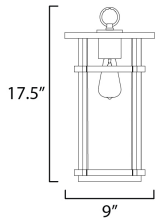

MEASUREMENTS

DIMENSION : 9" W x 17.5" H
 CANOPY : 5.25" W x 0.75" H
 HANGING WEIGHT : 5.06 lb

LAMPING

INPUT VOLTAGE : 120V
 BULB : 1 x 60W Incandescent E26 Medium , 60W Total
 BULB INCLUDED : (Not Included)
 DIMMABLE : Y