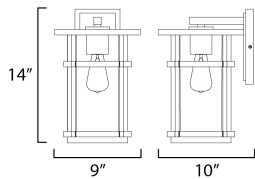

MEASUREMENTS

DIMENSION : 9" W x 14" H x 10" Ext
 BACK PLATE : 4.75" W x 8" H x 10" HCO
 HANGING WEIGHT : 4.4 lb

LAMPING

INPUT VOLTAGE : 120V
 BULB : 1 x 60W Incandescent E26 Medium , 60W Total
 BULB INCLUDED : (Not Included)
 DIMMABLE : Y