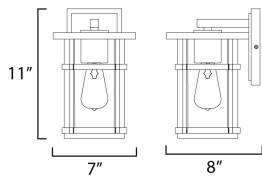

MEASUREMENTS

DIMENSION : 7" W x 11" H x 8" Ext
 BACK PLATE : 4.75" W x 6.5" H x 7.75" HCO
 HANGING WEIGHT : 2.55 lb

LAMPING

INPUT VOLTAGE : 120V
 BULB : 1 x 60W Incandescent E26 Medium , 60W Total
 BULB INCLUDED : (Not Included)
 DIMMABLE : Y