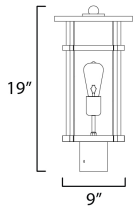

MEASUREMENTS

DIMENSION : 9" W x 19" H
 HANGING WEIGHT : 4.18 lb

LAMPING

INPUT VOLTAGE : 120V
 BULB : 1 x 60W Incandescent E26 Medium , 60W Total
 BULB INCLUDED : (Not Included)
 DIMMABLE : Y

FINISHES OPTION