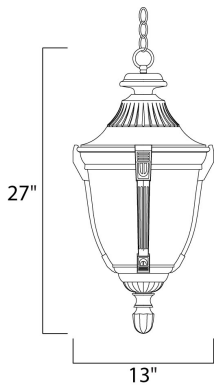

**PRODUCT DESCRIPTION**

Wakefield Cast is a traditional, Mediterranean style collection from Maxim Lighting International in two finishes, Pewter or Empire Bronze, with Marble glass.

**MEASUREMENTS**

DIMENSION : 13" W x 27" H

HANGING WEIGHT : 10.45 lb

**LAMPING**

INPUT VOLTAGE : 120V

BULB : 1 x 60W Incandescent E26 Medium , 60W Total

BULB INCLUDED : (Not Included)

DIMMABLE : Standard Dimmer

**FINISHES OPTION**

 Empire Bronze