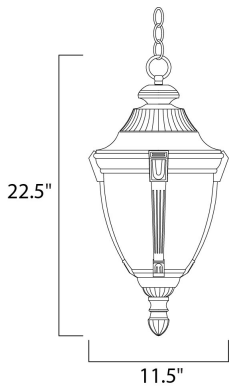

PRODUCT DESCRIPTION

Wakefield Cast is a traditional, Mediterranean style collection from Maxim Lighting International in two finishes, Pewter or Empire Bronze, with Marble glass.

MEASUREMENTS

DIMENSION : 11.5" W x 22.5" H

HANGING WEIGHT : 8.14 lb

LAMPING

INPUT VOLTAGE : 120V

BULB : 1 x 60W Incandescent E26 Medium , 60W Total

BULB INCLUDED : (Not Included)

DIMMABLE : Standard Dimmer

FINISHES OPTION

 Empire Bronze