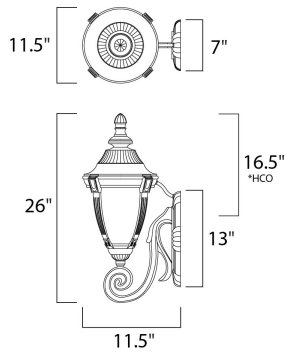

PRODUCT DESCRIPTION

Wakefield Cast is a traditional, Mediterranean style collection from Maxim Lighting International in two finishes, Pewter or Empire Bronze, with Marble glass.

MEASUREMENTS

DIMENSION : 11.5" W x 26" H x 11.5" Ext
BACK PLATE : 7" W x 13" H x 16.5" HCO
HANGING WEIGHT : 10.01 lb

LAMPING

INPUT VOLTAGE : 120V
BULB : 1 x 60W Incandescent E26 Medium , 60W Total
BULB INCLUDED : (Not Included)
DIMMABLE : Standard Dimmer

FINISHES OPTION

Empire Bronze

GLASS

Marble MR

MATERIAL

Die Cast Aluminum

RATINGS

Wet Location

ADDITIONAL

OPERATING TEMPERATURE:
-20°C (-4°F), 40°C (104°F)

Always consult a qualified electrician before installing any lighting product.