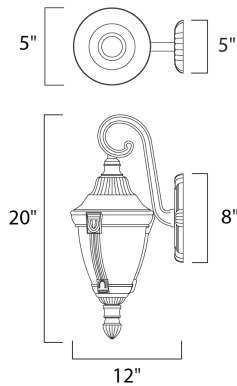

PRODUCT DESCRIPTION

Wakefield Cast is a traditional, Mediterranean style collection from Maxim Lighting International in two finishes, Pewter or Empire Bronze, with Marble glass.

MEASUREMENTS

DIMENSION : 8" W x 20" H x 12" Ext
 BACK PLATE : 5" W x 8" H x 9" HCO
 HANGING WEIGHT : 5.51 lb

LAMPING

INPUT VOLTAGE : 120V
 BULB : 1 x 150W Incandescent E26 Medium , 150W Total
 BULB INCLUDED : (Not Included)
 DIMMABLE : Standard Dimmer

FINISHES OPTION

 Empire Bronze

GLASS

Marble MR

MATERIAL

Die Cast Aluminum