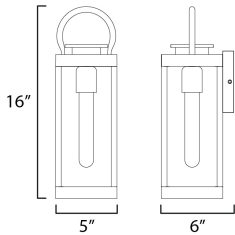

LAMPING

- INPUT VOLTAGE : 120V
- BULB : 1 x 60W Incandescent E26 Medium , 60W Total
- BULB INCLUDED : (Not Included)
- DIMMABLE : Y