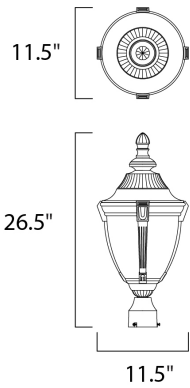

PRODUCT DESCRIPTION

Wakefield Cast is a traditional, Mediterranean style collection from Maxim Lighting International in two finishes, Pewter or Empire Bronze, with Marble glass.

MEASUREMENTS

DIMENSION : 11.5" W x 26.5" H

HANGING WEIGHT : 7.04 lb

LAMPING

INPUT VOLTAGE : 120V

BULB : 1 x 60W Incandescent E26 Medium , 60W Total

BULB INCLUDED : (Not Included)

DIMMABLE : Standard Dimmer

FINISHES OPTION

 Empire Bronze