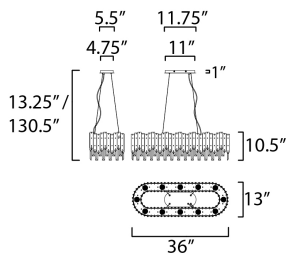

**MEASUREMENTS**

- DIMENSION : 13" L x 36" W x 10.5" H
- MAX OAH : 130.5" OAH
- CANOPY : 4.75" W x 1" H x 11" L
- HANGING WEIGHT : 26.2 lb

**LAMPING**

- INPUT VOLTAGE : 120V
- LUMENS : 5,400 Rated (5,300 Del.)
- BULB : 12 x 7W LED GU10 , 84W Total
- BULB INCLUDED : (Included)
- DIMMABLE : Yes
- CRI : 90 CRI
- COLOR\_TEMP : 3000K