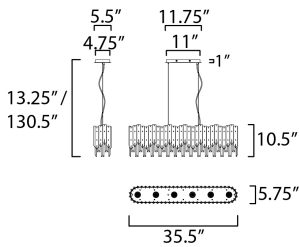

**MEASUREMENTS**

DIMENSION : 6" L x 35.75" W x 10.5" H  
 MAX OAH : 130.5" OAH  
 CANOPY : 4.75" W x 1" H x 11" L  
 HANGING WEIGHT : 14.17 lb

**LAMPING**

INPUT VOLTAGE : 120V  
 LUMENS : 2,700 Rated (2,600 Del.)  
 BULB : 6 x 7W LED GU10 , 42W Total  
 BULB INCLUDED : (Included)  
 DIMMABLE : Yes  
 CRI : 90 CRI  
 COLOR\_TEMP : 3000K