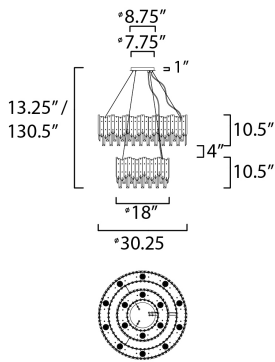

MEASUREMENTS

DIMENSION : 30.25" L x 30.25" W x 10.5" H
 CANOPY : 7.75" W x 1" H x 7.75" L
 HANGING WEIGHT : 47.08 lb

LAMPING

INPUT VOLTAGE : 120V
 LUMENS : 7,200 Rated (6,800 Del.)
 BULB : 16 x 7W LED GU10 , 112W Total
 BULB INCLUDED : (Included)
 DIMMABLE : Yes
 CRI : 90 CRI
 COLOR_TEMP : 3000K