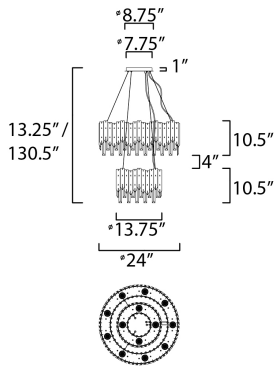

MEASUREMENTS

DIMENSION : 24" L x 24" W x 10.5" H
 CANOPY : 7.75" W x 1" H x 7.75" L
 HANGING WEIGHT : 36.08 lb

LAMPING

INPUT VOLTAGE : 120V
 LUMENS : 5,850 Rated (5,750 Del.)
 BULB : 13 x 7W LED GU10 , 91W Total
 BULB INCLUDED : (Included)
 DIMMABLE : Yes
 CRI : 90 CRI
 COLOR_TEMP : 3000K