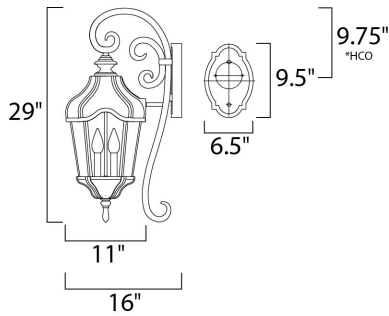

PRODUCT DESCRIPTION

Maxim Lighting's Garden VX Collection is made with Vivex, a material twice the strength of resin, is non-corrosive, UV resistant and backed with a 5-Year Limited Warranty. Garden VX features our Oriental Bronze finish and Water Glass.

MEASUREMENTS

DIMENSION : 11" W x 29" H x 16" Ext
BACK PLATE : 6.5" W x 9.5" H x 9.75" HCO
HANGING WEIGHT : 11.77 lb

LAMPING

INPUT VOLTAGE : 120V
BULB : 3 x 60W Incandescent E12 Candelabra , 180W Total
BULB INCLUDED : (Not Included)
DIMMABLE : Yes

FINISHES OPTION

Oriental Bronze

GLASS

Water Glass WG

MATERIAL

Vivex

RATINGS

Wet Location

Always consult a qualified electrician before installing any lighting product.