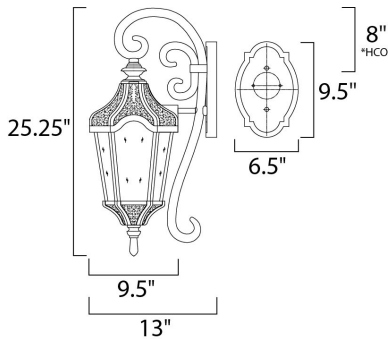

PRODUCT DESCRIPTION

Maxim Lighting's Garden VX Collection is made with Vivex, a material twice the strength of resin, is non-corrosive, UV resistant and backed with a 5-Year Limited Warranty. Garden VX features our Oriental Bronze finish and Water Glass.

MEASUREMENTS

DIMENSION : 9.5" W x 25.25" H x 13" Ext
BACK PLATE : 6.5" W x 9.5" H x 8" HCO
HANGING WEIGHT : 8.71 lb

LAMPING

INPUT VOLTAGE : 120V
BULB : 3 x 60W Incandescent E12 Candelabra , 180W Total
BULB INCLUDED : (Not Included)
DIMMABLE : Yes

FINISHES OPTION

Oriental Bronze (OB)

GLASS

Water Glass WG

MATERIAL

Vivex

RATINGS

Wet Location
CA Title 24

ADDITIONAL

INSTALL UP/DOWN: Up

Always consult a qualified electrician before installing any lighting product.