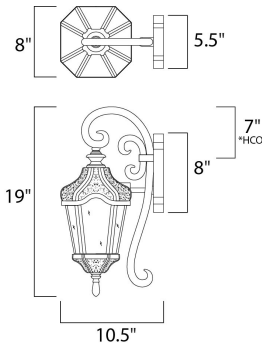

PRODUCT DESCRIPTION

Maxim Lighting's Garden VX Collection is made with Vivex, a material twice the strength of resin, is non-corrosive, UV resistant and backed with a 5-Year Limited Warranty. Garden VX features our Oriental Bronze finish and Water Glass.

FINISHES OPTION

Oriental Bronze

GLASS

Water Glass WG

MATERIAL

Vivex

RATINGS

Wet Location

MEASUREMENTS

DIMENSION : 8" W x 19" H x 10.5" Ext
BACK PLATE : 5.5" W x 8" H x 7" HCO
HANGING WEIGHT : 5.51 lb

LAMPING

INPUT VOLTAGE : 120V
BULB : 1 x 60W Incandescent E26 Medium , 60W Total
BULB INCLUDED : (Not Included)
DIMMABLE : Standard Dimmer

Always consult a qualified electrician before installing any lighting product.

WESTERN DISTRIBUTION CENTER (HEADQUARTER)
253 NORTH VINELAND AVE | CITY OF INDUSTRY, CA 91746

EASTERN DISTRIBUTION CENTER
4200 SHIRLEY DR. | ATLANTA, GA 30336

P. 626.956.4200 | F. 626.956.4225 | maximlighting.com