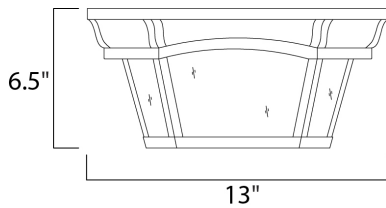

MEASUREMENTS

DIMENSION : 13" W x 6.5" H
 HANGING WEIGHT : 10.3 lb

LAMPING

INPUT VOLTAGE : 120V
 BULB : 2 x 60W Incandescent E26 Medium , 120W Total
 BULB INCLUDED : (Not Included)
 DIMMABLE : Standard Dimmer