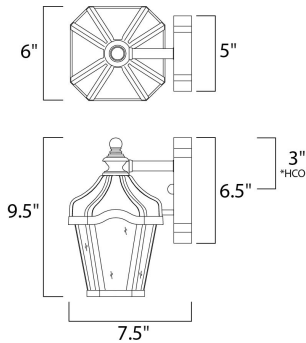

PRODUCT DESCRIPTION

Maxim Lighting's Garden VX Collection is made with Vivex, a material twice the strength of resin, is non-corrosive, UV resistant and backed with a 5-Year Limited Warranty. Garden VX features our Oriental Bronze finish and Water Glass.

MEASUREMENTS

DIMENSION : 6" W x 9.5" H x 7.5" Ext
BACK PLATE : 5" W x 6.5" H x 3" HCO
HANGING WEIGHT : 3.92 lb

LAMPING

INPUT VOLTAGE : 120V
BULB : 1 x 60W Incandescent E26 Medium , 60W Total
BULB INCLUDED : (Not Included)
DIMMABLE : Yes

FINISHES OPTION

Oriental Bronze (OB)

GLASS

Water Glass WG

MATERIAL

Vivex

RATINGS

Wet Location

ADDITIONAL

INSTALL UP/DOWN: Up

Always consult a qualified electrician before installing any lighting product.