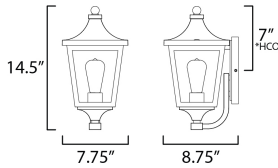

LAMPING

INPUT VOLTAGE : 120V
BULB : 1 x 60W Incandescent E26 Medium , 60W Total
BULB INCLUDED : (Not Included)
DIMMABLE : Y