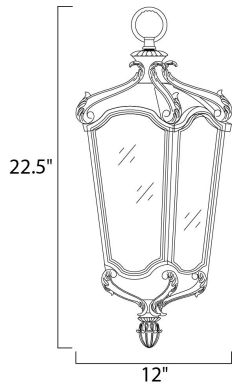

MEASUREMENTS

DIMENSION : 12" W x 22.5" H
 HANGING WEIGHT : 7.94 lb

LAMPING

INPUT VOLTAGE : 120V
 BULB : 3 x 40W Incandescent CA , 120W Total
 DIMMABLE : Standard Dimmer
 COLOR_TEMP : 2700K

FINISHES OPTION