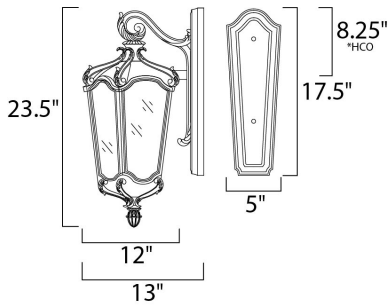

PRODUCT DESCRIPTION

Maxim Lighting's Bastille VX Collection is made with Vivex, a material twice the strength of resin, is non-corrosive, UV resistant and backed with a 5-Year Limited Warranty. Bastille VX features our Walnut finish and Night Shade glass.

MEASUREMENTS

- DIMENSION : 12" W x 23.5" H x 13" Ext
- BACK PLATE : 5" W x 17.5" H x 8.25" HCO
- HANGING WEIGHT : 9.04 lb

LAMPING

- INPUT VOLTAGE : 120V
- BULB : 3 x 40W Incandescent CA , 120W Total
- DIMMABLE : Standard Dimmer
- COLOR_TEMP : 2700K

FINISHES OPTION

- Walnut

GLASS

Clear Night CN

MATERIAL

Vivex

RATINGS

Wet Location

ADDITIONAL

RATED LIFE 1500 Hours

Always consult a qualified electrician before installing any lighting product.