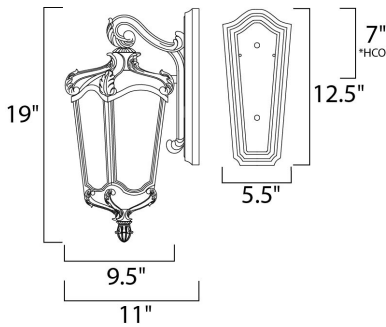

PRODUCT DESCRIPTION

Maxim Lighting's Bastille VX Collection is made with Vivex, a material twice the strength of resin, is non-corrosive, UV resistant and backed with a 5-Year Limited Warranty. Bastille VX features our Walnut finish and Night Shade glass.

MEASUREMENTS

- DIMENSION : 9.5" W x 19" H x 11" Ext
- BACK PLATE : 5.5" W x 12.5" H x 6.88" HCO
- HANGING WEIGHT : 6.39 lb

LAMPING

- INPUT VOLTAGE : 120V
- LUMENS : 0 Rated
- BULB : 2 x 60W Incandescent CA , 120W Total
- DIMMABLE : Standard Dimmer
- COLOR_TEMP : 2700K

FINISHES OPTION

- Walnut

GLASS

Clear Night CN

MATERIAL

Vivex

RATINGS

Wet Location

ADDITIONAL

RATED LIFE 1500 Hours

Always consult a qualified electrician before installing any lighting product.