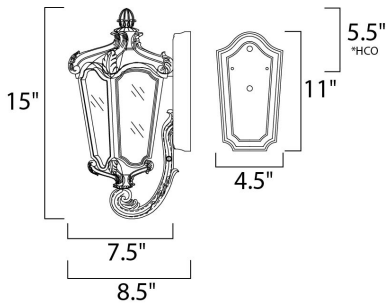

PRODUCT DESCRIPTION

Maxim Lighting's Bastille VX Collection is made with Vivex, a material twice the strength of resin, is non-corrosive, UV resistant and backed with a 5-Year Limited Warranty. Bastille VX features our Walnut finish and Night Shade glass.

MEASUREMENTS

DIMENSION : 7.5" W x 15" H x 8.5" Ext
BACK PLATE : 4.5" W x 11" H x 5.5" HCO
HANGING WEIGHT : 3.75 lb

LAMPING

INPUT VOLTAGE : 120V
LUMENS : 0 Rated
BULB : 2 x 60W Incandescent CA , 120W Total
DIMMABLE : Standard Dimmer
COLOR_TEMP : 2700K

FINISHES OPTION

Walnut

GLASS

Clear Night CN

MATERIAL

Vivex

RATINGS

Wet Location

ADDITIONAL

RATED LIFE 1500 Hours

Always consult a qualified electrician before installing any lighting product.