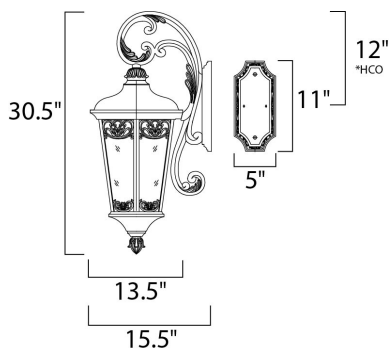

PRODUCT DESCRIPTION

Maxim Lighting's Lexington VX Collection is made with Vivex, a material twice the strength of resin, is non-corrosive, UV resistant and backed with a 5-Year Limited Warranty. Lexington VX features our Colonial Umber finish and Night Shade glass.

MEASUREMENTS

DIMENSION : 13.5" W x 30.25" H x 15.25" Ext
BACK PLATE : 5" W x 11" H x 12" HCO
HANGING WEIGHT : 13.67 lb

LAMPING

INPUT VOLTAGE : 120V
BULB : 3 x 40W Incandescent E12 Candelabra , 120W Total
BULB INCLUDED : (Not Included)
DIMMABLE : Yes

FINISHES OPTION

■ Colonial Umber (CU)

GLASS

Night Shade NS

MATERIAL

Vivex Resin Composite, Glass

RATINGS

cETLus
Wet Location

ADDITIONAL

OPERATING TEMPERATURE:
-20°C (-4°F), 40°C (104°F)

Always consult a qualified electrician before installing any lighting product.