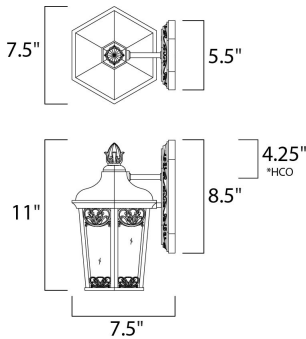

PRODUCT DESCRIPTION

Maxim Lighting's Lexington VX Collection is made with Vivex, a material twice the strength of resin, is non-corrosive, UV resistant and backed with a 5-Year Limited Warranty. Lexington VX features our Colonial Umber finish and Night Shade glass.

MEASUREMENTS

DIMENSION : 7.5" W x 11" H x 7.5" Ext
BACK PLATE : 5.5" W x 8.5" H x 4.25" HCO
HANGING WEIGHT : 3.09 lb

LAMPING

INPUT VOLTAGE : 120V
BULB : 1 x 60W Incandescent E26 Medium , 60W Total
BULB INCLUDED : (Not Included)
DIMMABLE : Yes

FINISHES OPTION

Colonial Umber (CU)

GLASS

Night Shade NS

MATERIAL

Vivex Resin Composite, Glass

RATINGS

cETLus
Wet Location

ADDITIONAL

OPERATING TEMPERATURE:
-20°C (-4°F), 40°C (104°F)

Always consult a qualified electrician before installing any lighting product.