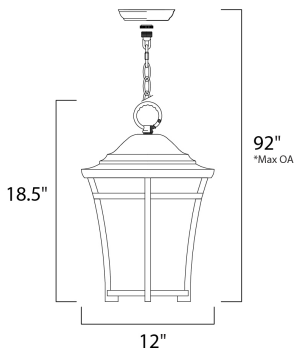

*max overall height of fixture

MEASUREMENTS

DIMENSION : 12" L x 12" W x 18.5" H
 MAX OAH : 92.5" OAH
 HANGING WEIGHT : 7.28 lb

LAMPING

INPUT VOLTAGE : 120V
 BULB : 1 x 60W Incandescent E26 Medium , 60W Total
 BULB INCLUDED : (Not Included)
 DIMMABLE : Yes