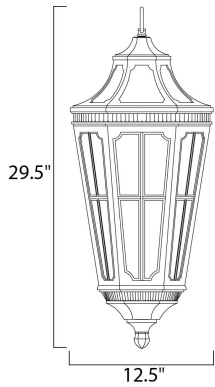

**MEASUREMENTS**

DIMENSION : 12.5" L x 12.5" W x 29.5" H  
 HANGING WEIGHT : 9.92 lb

**LAMPING**

INPUT VOLTAGE : 120V  
 BULB : 3 x 40W Incandescent E12 Candelabra , 120W Total  
 BULB INCLUDED : (Not Included)  
 DIMMABLE : Yes