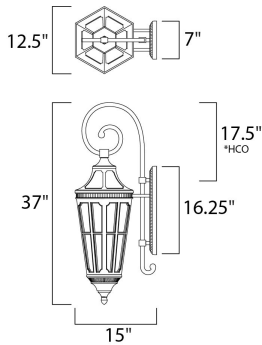

PRODUCT DESCRIPTION

Maxim Lighting's Beacon Hill VX Collection is made with Vivex, a material twice the strength of resin, is non-corrosive, UV resistant and backed with a 5-Year Limited Warranty. Beacon Hill VX features our Sienna finish and Seedy glass.

MEASUREMENTS

DIMENSION : 12.5" W x 37" H x 15" Ext
BACK PLATE : 7" W x 16.25" H x 17.5" HCO
HANGING WEIGHT : 11.68 lb

LAMPING

INPUT VOLTAGE : 120V
BULB : 3 x 40W Incandescent E12 Candelabra , 120W Total
BULB INCLUDED : (Not Included)
DIMMABLE : Yes

FINISHES OPTION

Sienna (SE)

GLASS

Seedy CD

MATERIAL

Vivex Resin Composite

RATINGS

cETLus
Wet Location

ADDITIONAL

OPERATING TEMPERATURE:
-20°C (-4°F), 40°C (104°F)

Always consult a qualified electrician before installing any lighting product.