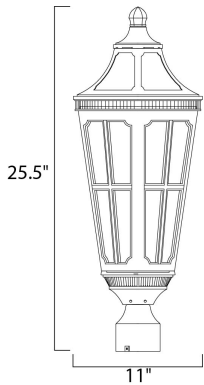

**MEASUREMENTS**

DIMENSION : 11" L x 11" W x 25.5" H  
 HANGING WEIGHT : 6.61 lb

**LAMPING**

INPUT VOLTAGE : 120V  
 BULB : 3 x 40W Incandescent E12 Candelabra , 120W Total  
 BULB INCLUDED : (Not Included)  
 DIMMABLE : Yes