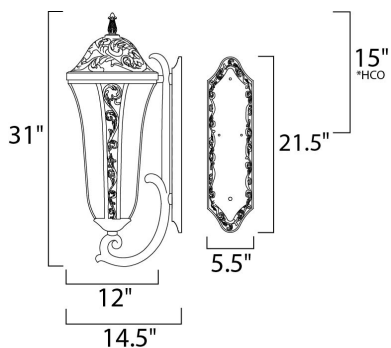

PRODUCT DESCRIPTION

Maxim Lighting's Montecito VX Collection is made with Vivex, a material twice the strength of resin, is non-corrosive, UV resistant and backed with a 5-Year Limited Warranty. Montecito VX features our Tortoise finish and Water Glass.

MEASUREMENTS

- DIMENSION : 12" W x 31" H x 14.5" Ext
- BACK PLATE : 5.5" W x 21.5" H x 15" HCO
- HANGING WEIGHT : 15.87 lb

LAMPING

- INPUT VOLTAGE : 120V
- BULB : 4 x 60W Incandescent E12 Candelabra , 240W Total
- DIMMABLE : Standard Dimmer
- COLOR_TEMP : 2700K

FINISHES OPTION

GLASS

Water Glass WG

MATERIAL

Vivex

RATINGS

Wet Location

ADDITIONAL

RATED LIFE 1500 Hours

Always consult a qualified electrician before installing any lighting product.